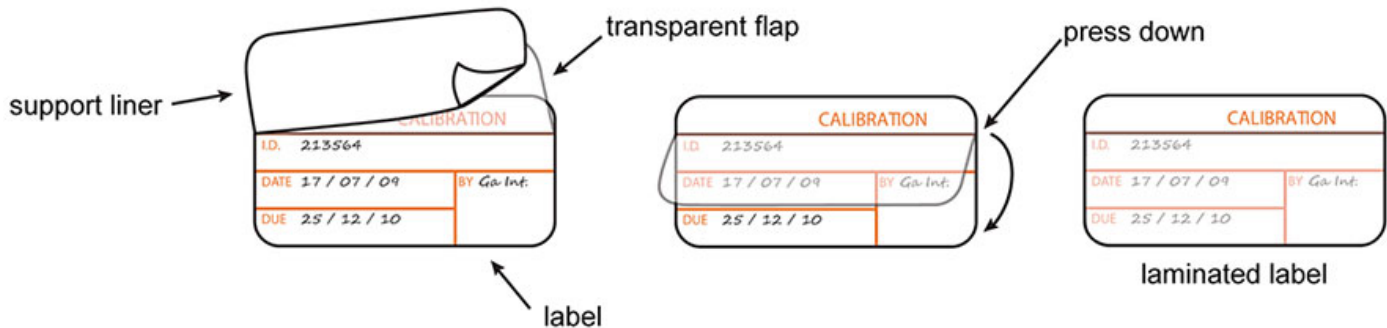

Remove support liner of the transparent flap and press down to laminate the label