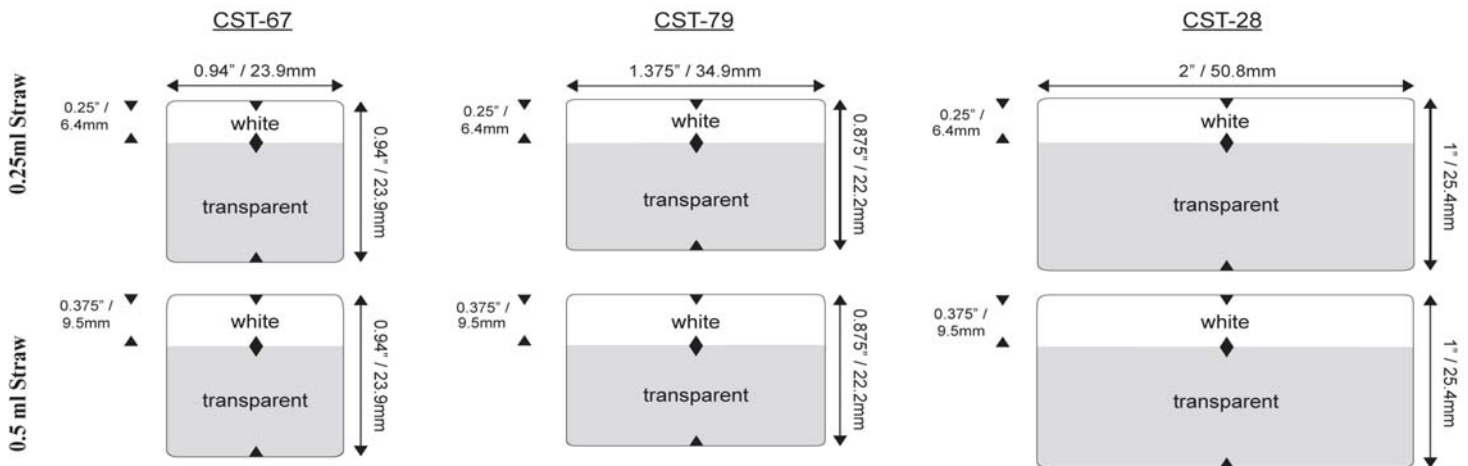

Cryogenic Straw Labels (Printing Kits)